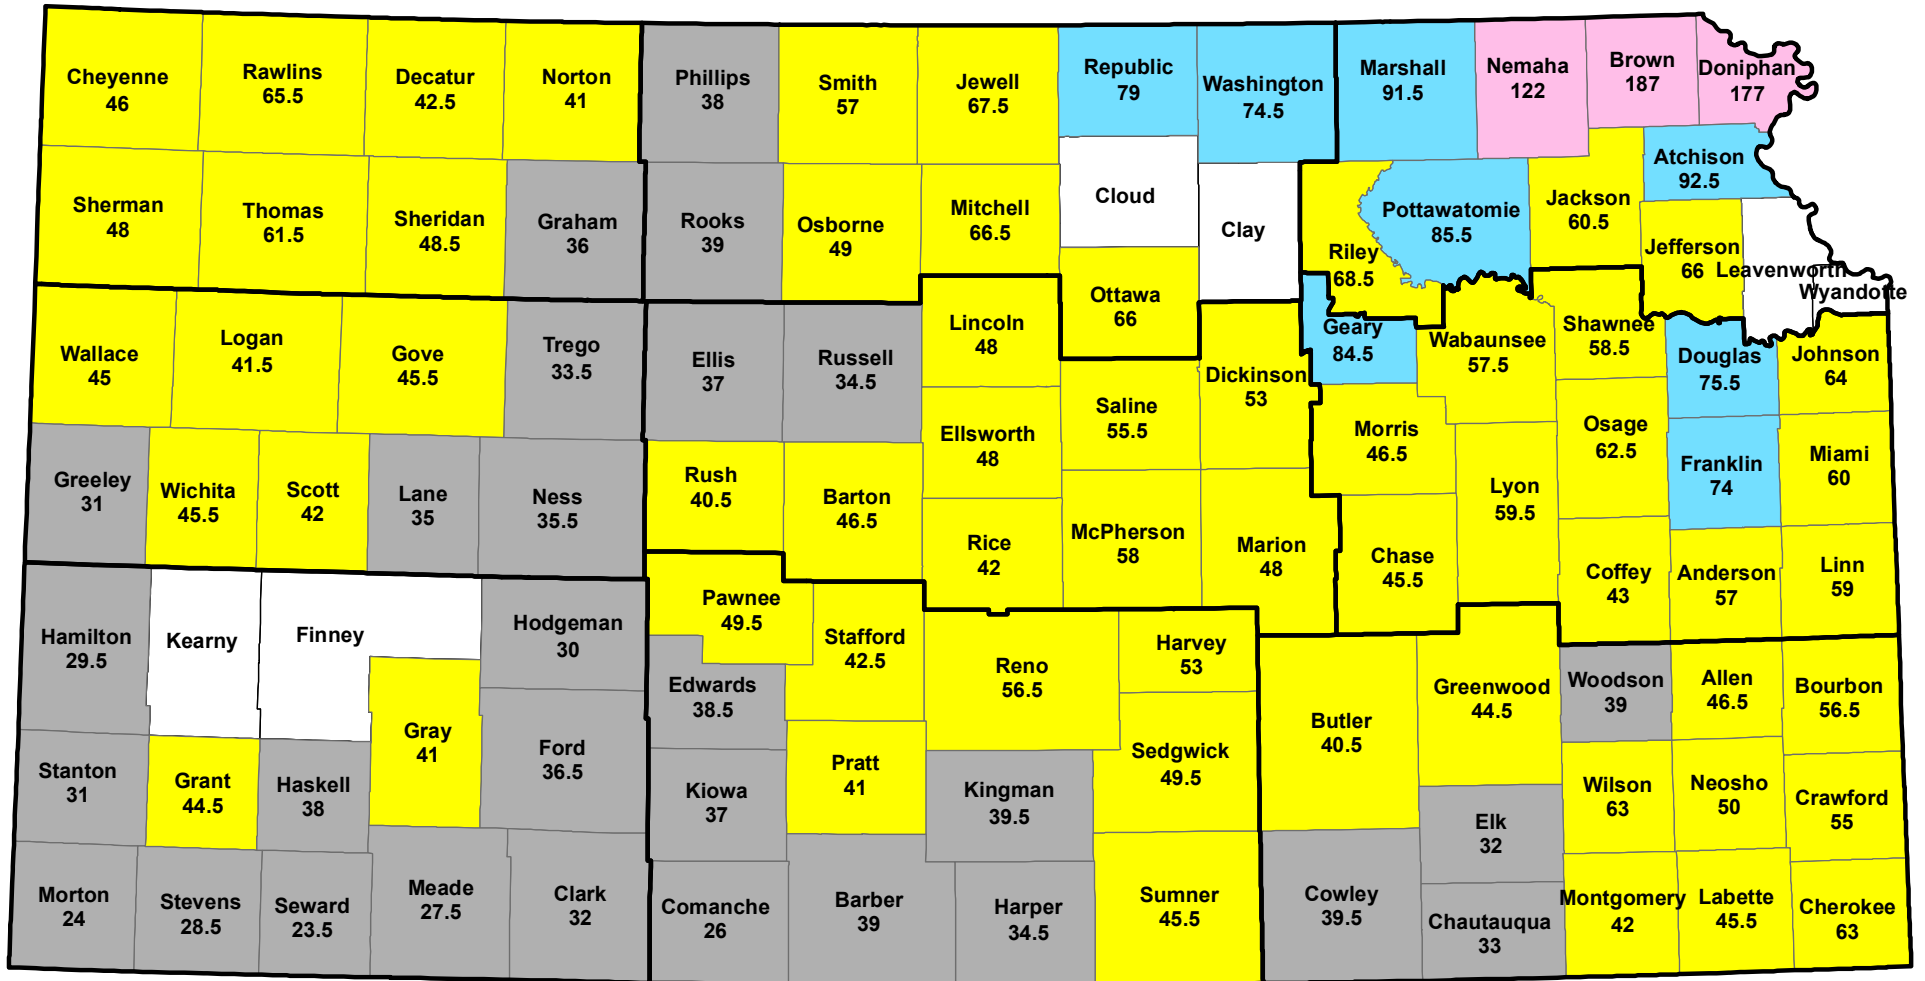

Cash rents are NOT available for 2015 until September 2016 due to budgets cuts on state level.

2014 Kansas Non-Irrigated Cropland Cash Rent Paid Per Acre

Dollars/Acre

Source: USDA National Agricultural Statistics Service - September 5, 2014

Cash rents are NOT available for 2015 until September 2016 due to budgets cuts on state level.

2014 Kansas Irrigated Cropland Cash Rent Paid Per Acre

Dollars/Acre

Source: USDA National Agricultural Statistics Service - September 5, 2014

Cash rents are NOT available for 2015 until September 2016 due to budgets cuts on state level.

2014 Kansas Pasture Cash Rent Paid Per Acre

Dollars/Acre

Source: USDA National Agricultural Statistics Service - September 5, 2014