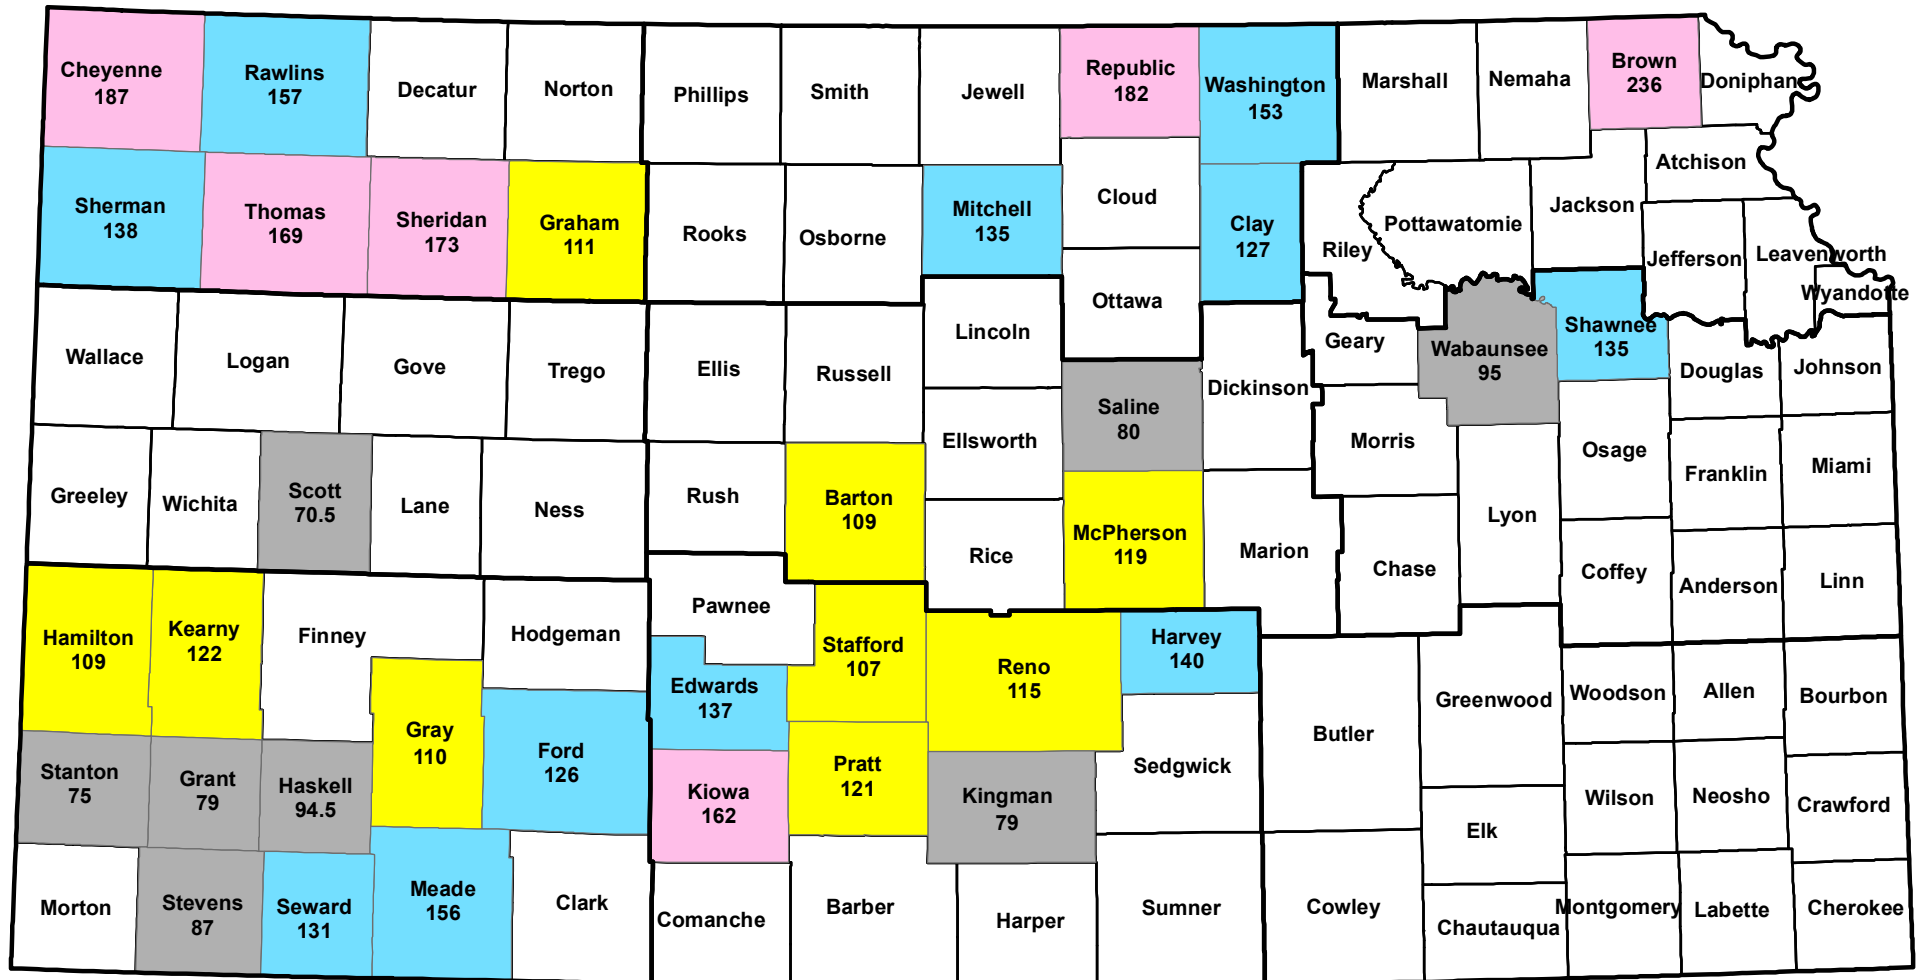

Cash rents are NOT available for 2015 until September 2016 due to budgets cuts on state level.

2014 Kansas Non-Irrigated Cropland Cash Rent Paid Per Acre

Dollars/Acre

Source: USDA National Agricultural Statistics Service - September 5, 2014

Cash rents are NOT available for 2015 until September 2016 due to budgets cuts on state level.

2014 Kansas Irrigated Cropland Cash Rent Paid Per Acre

Dollars/Acre

Source: USDA National Agricultural Statistics Service - September 5, 2014

Cash rents are NOT available for 2015 until September 2016 due to budgets cuts on state level.

2014 Kansas Pasture Cash Rent Paid Per Acre

Dollars/Acre

Source: USDA National Agricultural Statistics Service - September 5, 2014