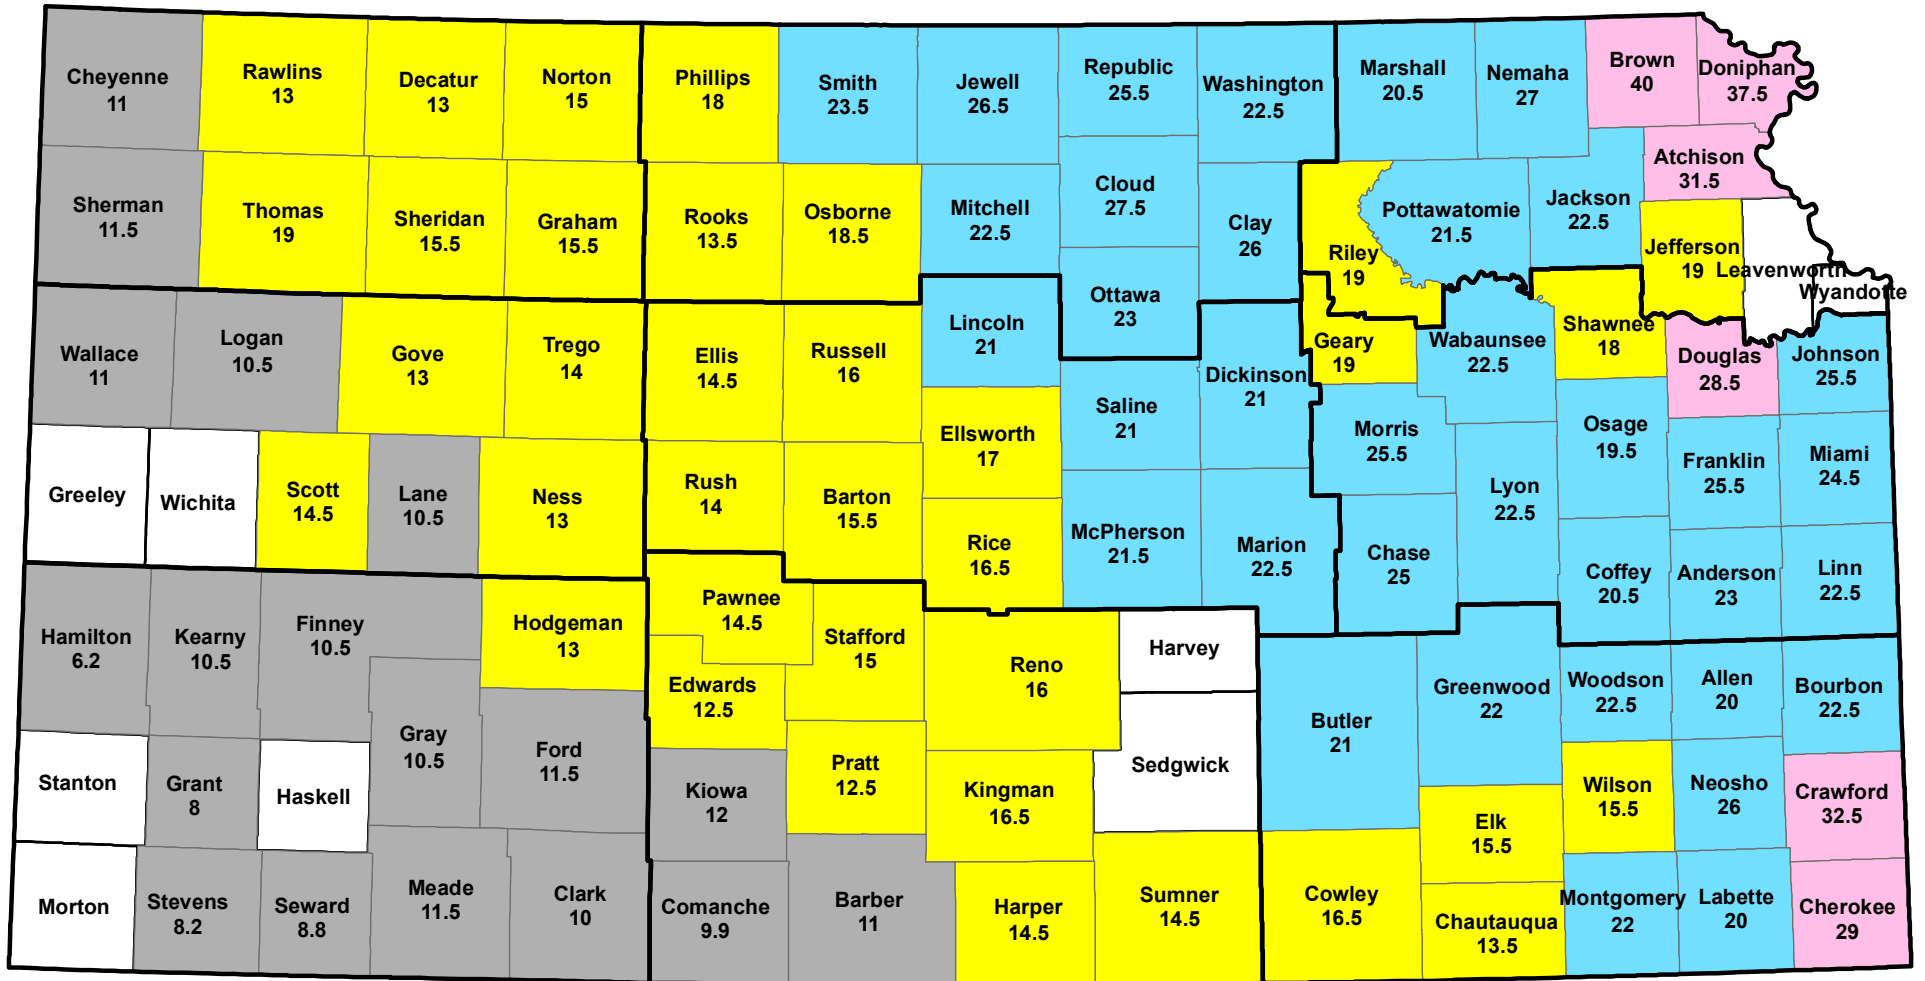

Cash rents are NOT available for 2015 until September 2016 due to budgets cuts on state level.

2014 Kansas Non-Irrigated Cropland Cash Rent Paid Per Acre

Dollars/Acre

Source: USDA National Agricultural Statistics Service - September 5, 2014

Cash rents are NOT available for 2015 until September 2016 due to budgets cuts on state level.

2014 Kansas Irrigated Cropland Cash Rent Paid Per Acre

Dollars/Acre

Source: USDA National Agricultural Statistics Service - September 5, 2014

Cash rents are NOT available for 2015 until September 2016 due to budgets cuts on state level.

2014 Kansas Pasture Cash Rent Paid Per Acre

Dollars/Acre

Source: USDA National Agricultural Statistics Service - September 5, 2014